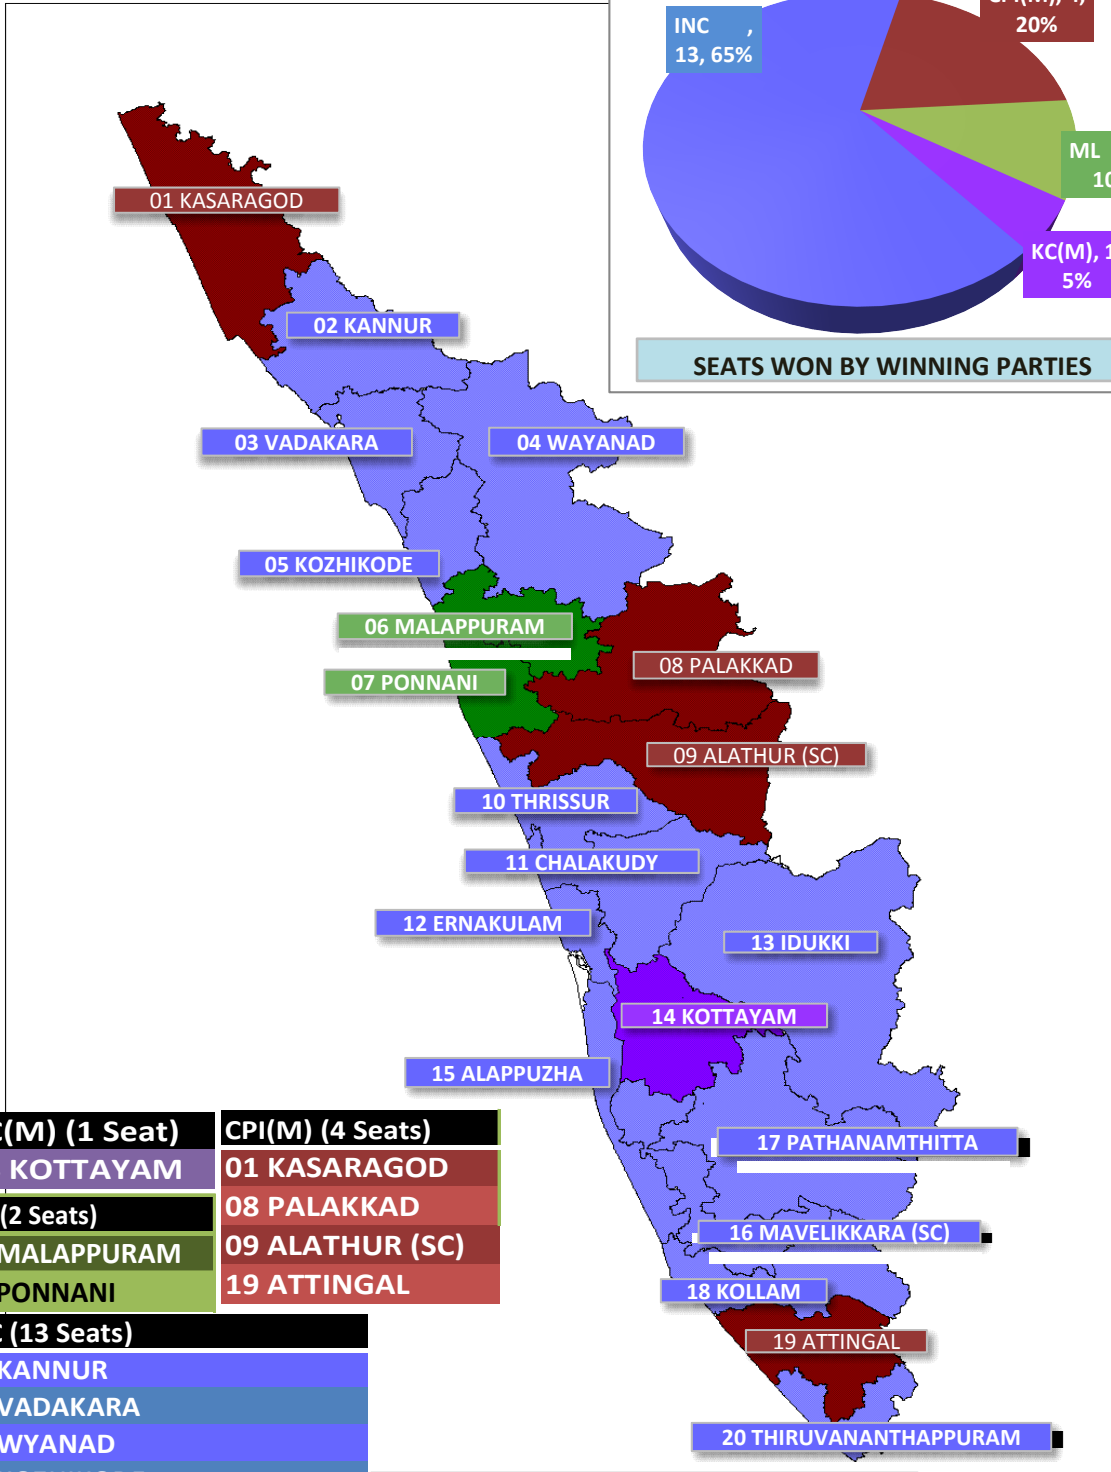

**4.5 SEATS WON PARTY WISE**

Party	Seats
<b>KC(M)</b>	<b>(1 Seat)</b>
14 KOTTAYAM	
<b>ML</b>	<b>(2 Seats)</b>
06 MALAPPURAM	
07 PONNANI	
<b>INC</b>	<b>(13 Seats)</b>
02 KANNUR	
03 VADAKARA	
04 WYANAD	
05 KOZHIKODE	
10 THRISSUR	
11 CHALAKUDY	
12 ERNAKULAM	
13 IDUKKI	
15 ALAPPUZHA	
16 MAVELIKKARA (SC)	
17 PATHANAMTHITTA	
18 KOLLAM	
20 THIRUVANANTHAPURAM	